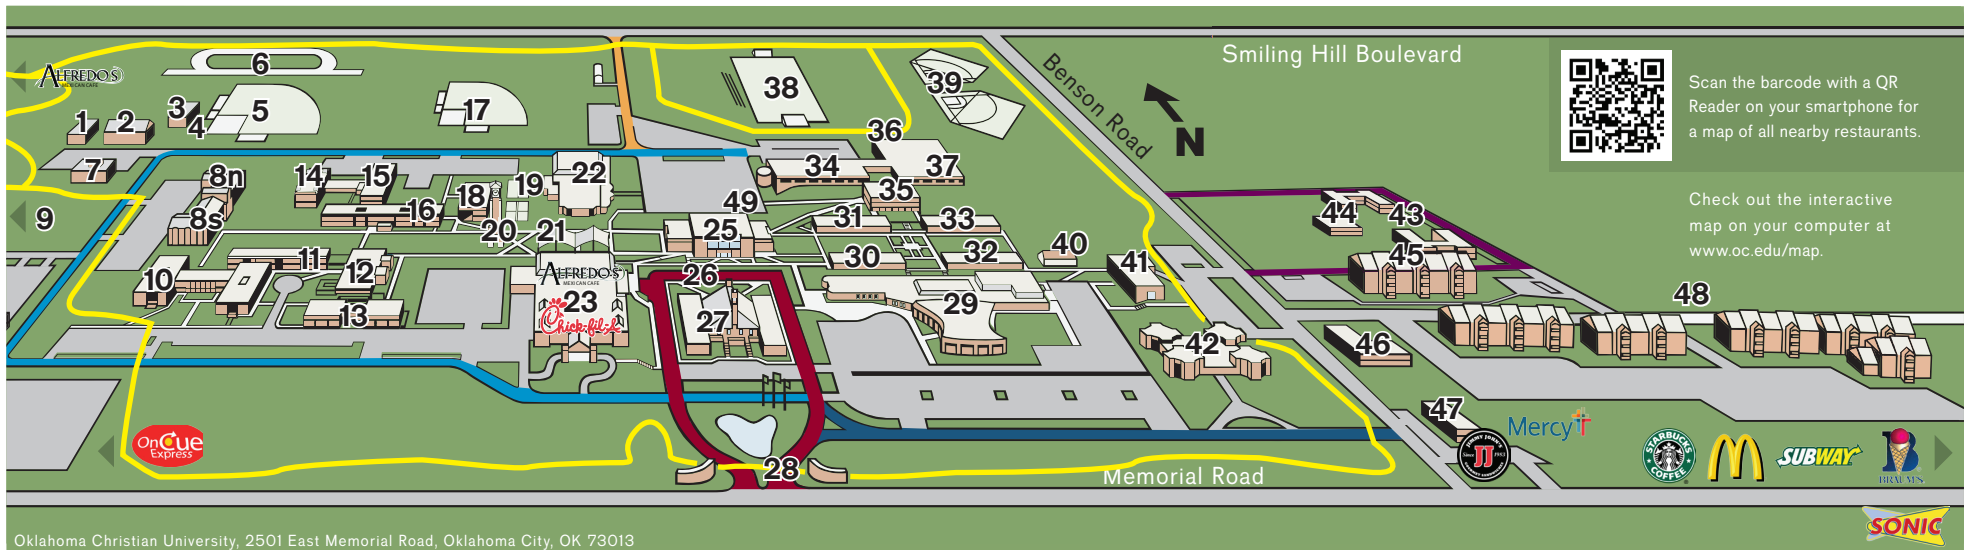

CAMPUS MAP

Oklahoma Christian University, 2501 East Memorial Road, Oklahoma City, OK 73013

ACADEMICS

- **35** Davison American Heritage Building
  - Department of History & Political Science
  - Department of Psychology & Family Studies
  - School of Education
- **46** School of Nursing
  - Department of Nursing
- **29** Garvey Center
  - College of Liberal Arts
  - Department of Art & Design
  - Department of Communication
  - Department of Music
- **41** Harvey Business Center
  - Graduate School of Business
  - College of Business Administration
- **37** Herold Science Hall
  - College of Natural & Health Sciences
  - Department of Biology
  - Department of Chemistry & Physics
- **25** Mabee Learning Center
  - **First Floor**
    - Beam Library
    - Honors Program
  - **Second Floor**
    - Archives
    - Department of Language & Literature
  - **Third Floor**
    - Children's Library
    - Library Research
    - North Institute
- **36** Noble Science Wing
  - Kim Gaither Center for Biology

- **34** Prince Engineering Center
  - Graduate School of Engineering & Computer Science
  - College of Engineering & Computer Science
- **33** Vose Hall / Mabee Laboratories
  - Advanced Visualization Lab
- **27** Williams-Branch Center for Biblical Studies
  - Center for Global Missions
  - Church Relations
  - College of Biblical Studies
  - Graduate School of Theology
  - Intergenerational Faith Center
  - Scott Chapel

ADMINISTRATION / OFFICES

- **30** Benson Hall / Johnson Executive Suites
  - President & Executive Offices
- **32** Cogswell-Alexander Hall
  - Help Desk
  - Information Technology Services
  - Registrar
- **42** Enterprise Square
  - Advancement
  - Alumni
- **29** Garvey Center
  - Box Office
  - Events Management
  - Phillips Welcome Center
- **31** Gaylord Hall
  - **First Floor**
    - International Programs
  - **Second Floor**
    - Admissions
    - Telecounseling

- **46** Heritage Plaza
  - Business Office
  - Career Services
  - Human Resources
  - Student Financial Services
- **47** Heritage Village
  - Campus Police
  - The Christian Chronicle
  - Residence Life
  - University Services
- **25** Mabee Learning Center
  - **Second Floor**
    - Disability Services
    - Marketing & Communications
    - Spiritual Life
    - Student Success

ATHLETICS

- **3** Bobby Murcer Indoor Training Facility
- **2** David Smith Athletic Center (The Barn)
- **5** Dobson Baseball Field
- **39** Jackson Family Intramural Fields
- **4** MidFirst Plaza
- **22** Payne Athletic Center / Eagles' Nest
  - Department of Athletics
  - Department of Physical Education
  - Fitness Center (The Dub) / Swimming Pool
- **38** Soccer Field
- **19** Tennis Courts - Sand Volleyball
- **17** Lawson Softball Complex / Heath Field
- **6** Vaughn Track
- **44** Junior Lorentz Golf Center

STUDENT SERVICES & HANGOUTS

- **23** Gaylord University Center
  - Alfredo's Express
  - Chick-Fil-A Express
  - Bookstore
  - Counseling Center
  - Mail Center
  - Student Government Association
  - Student Life
  - University Dining
  - Team OC
- **25** The Brew (coffee shop)
- **44** Nowlin Center
- **47** Heritage Village
  - Mercy Clinic

LIVING QUARTERS